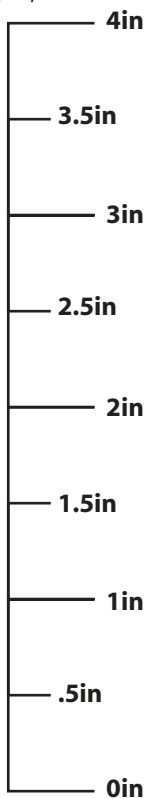

Women's Size Conversions

US Sizes	Euro Sizes	UK sizes	Inches	CM
4	35	2	8.1875"	20.8
4.5	35	2.5	8.375"	21.3
5	35-36	3	8.5"	21.6
5.5	36	3.5	8.75"	22.2
6	36-37	4	8.875"	22.5
6.5	37	4.5	9.0625"	23
7	37-38	5	9.25"	23.5
7.5	38	5.5	9.375"	23.8
8	38-39	6	9.5"	24.1
8.5	39	6.5	9.6875"	24.6
9	39-40	7	9.875"	25.1
9.5	40	7.5	10"	25.4
10	40-41	8	10.1875"	25.9
10.5	41	8.5	10.3125"	26.2
11	41-42	9	10.5"	26.7
11.5	42	9.5	10.6875"	27.1
12	42-43	10	10.875"	27.6

Place Heel of foot here

Align inside of foot on line for proper width determination

TRI-STATE RUNNING
C O M P A N Y

Women's Size Chart

(Based on Brannock Device used in our retail locations)

Print at 100%

use mark to align
8.5x11 printouts

TRI-STATE RUNNING
C O M P A N Y

Width Chart

use mark to align
8.5x11 printouts

use mark to align
8.5x11 printouts

Print on line for proper width determination

Place Heel of foot here

Use ruler guide to verify
accuracy of printout

Width Chart

4A 3A 2A A B C D E 2E

use mark to align
8.5x11 printouts

Cut on dotted line

Y
N
A
P
M
O
C
TRI-STATE RUNNING

**Size Comparison
of the Standard Model
Brannock Device
Foot Measurers**