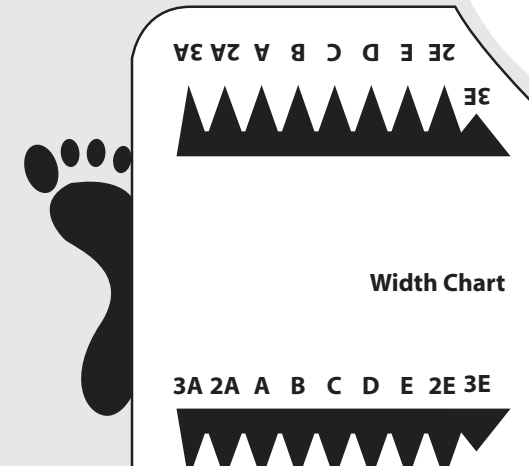

Place Heel of foot here

**TRI-STATE RUNNING**  
C O M P A N Y

# Men's Size Chart

*(Based on Brannock Device used in our retail locations)*

Print at 100%

Align inside of foot on line for proper width

use mark to align 8.5x11 printouts

**TRI-STATE RUNNING**  
C O M P A N Y

**Width Chart**

use mark to align 8.5x11 printouts

use mark to align  
8.5x11 printouts

inside of foot on line for proper width determination

### Width Chart

3A 2A A B C D E 2E 3E

use mark to align  
8.5x11 printouts

Use ruler guide to verify  
accuracy of printout

**RIGHT HEEL**

Place Heel of foot here

TRI-STATE RUNNING  
C O M P A N Y

**Size Comparison  
of the Standard Model  
Brannock Device  
Foot Measurers**