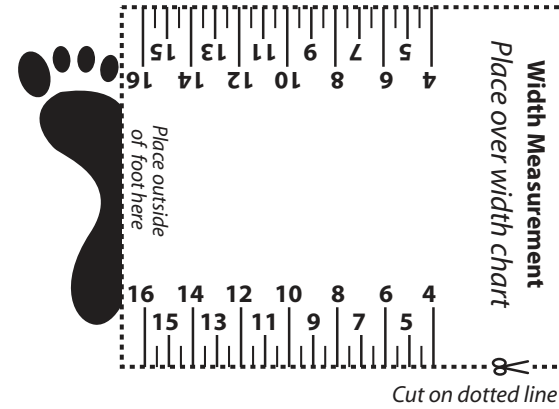

**Men's Size Conversions**

US Sizes	Euro Sizes	UK sizes	Inches	CM
6	39	5.5	9.25"	23.5
6.5	39	6	9.5"	24.1
7	40	6.5	9.625"	24.4
7.5	40-41	7	9.75"	24.8
8	41	7.5	9.9375"	25.4
8.5	41-42	8	10.125"	25.7
9	42	8.5	10.25"	26
9.5	42-43	9	10.4375"	26.7
10	43	9.5	10.5625"	27
10.5	43-44	10	10.75"	27.3
11	44	10.5	10.9375"	27.9
11.5	44-45	11	11.125"	28.3
12	45	11.5	11.25"	28.6
13	46	12.5	11.5625"	29.4
14	47	13.5	11.875"	30.2
15	48	14.5	12.1875"	31
16	49	15.5	12.5"	31.8

# Men's Size Chart

*(Based on Brannock Device used in our retail locations)*

Print at 100%

Align inside of foot on line for proper width

use mark to align 8.5x11 printouts

**TRI-STATE RUNNING**  
C O M P A N Y

**Width Chart**

use mark to align 8.5x11 printouts

use mark to align  
8.5x11 printouts

inside of foot on line for proper width determination

### Width Chart

3A 2A A B C D E 2E 3E

use mark to align  
8.5x11 printouts

Use ruler guide to verify  
accuracy of printout

**RIGHT HEEL**

Place Heel of foot here

TRI-STATE RUNNING  
C O M P A N Y

**Size Comparison  
of the Standard Model  
Brannock Device  
Foot Measurers**